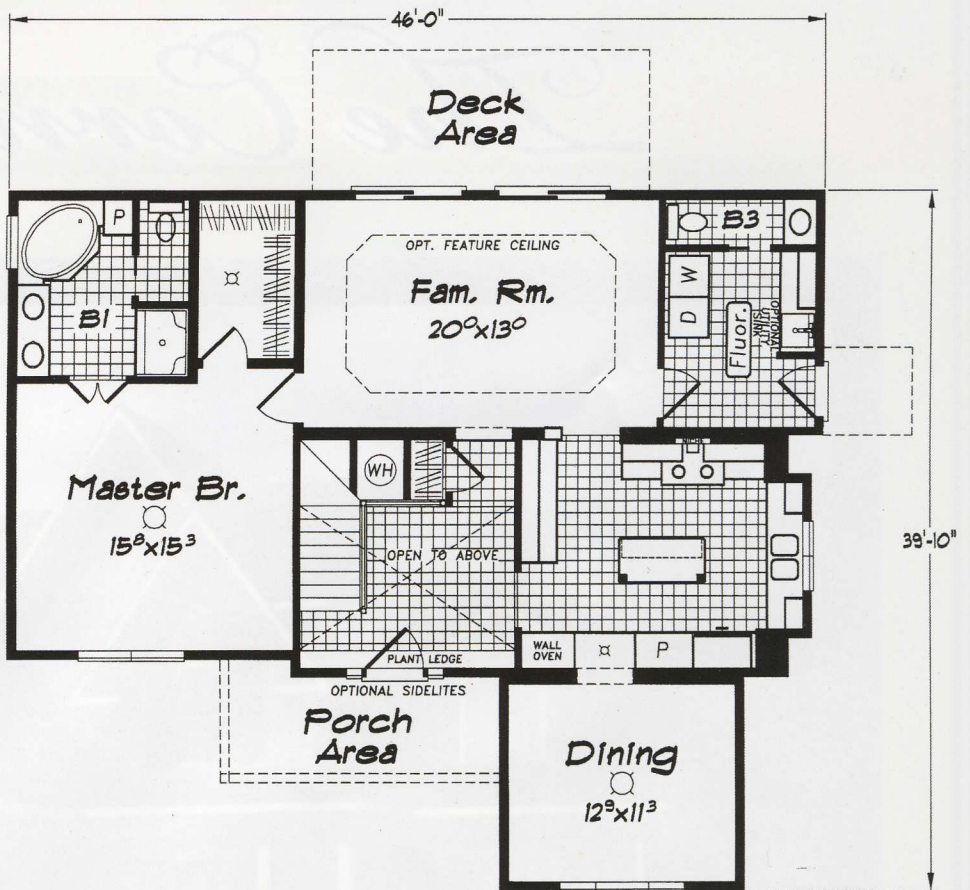

CORNERSTONE TWO STORY

3 Bedrooms
2 1/2 Bathrooms
39'-10" X 46'-0"
2429 SQ. FT. TOTAL
INCL BONUS SPACE

1st FLOOR

CORNERSTONE TWO STORY

3 Bedrooms
2 1/2 Bathrooms
39'-10" X 46'-0"
2429 SQ. FT. TOTAL
INCL BONUS SPACE